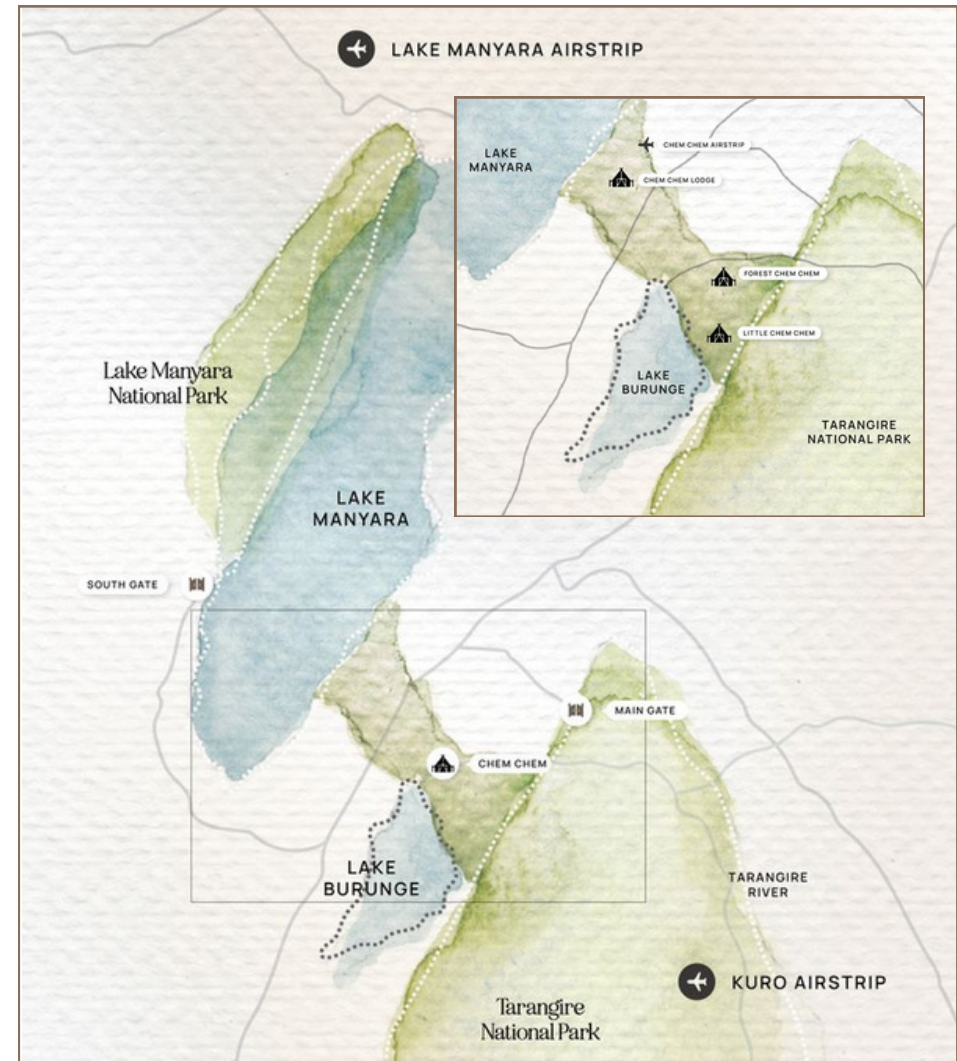

# AIR AND ROAD ACCESS

# ACCESS CHEM CHEM

BY AIR	CHEM CHEM LODGE	LITTLE CHEM CHEM & FOREST CHEM CHEM
Best Arrival	From Arusha / Serengeti / Ngorongoro: Fly to Chem Chem Airstrip, followed by a 10-minute road transfer to Chem Chem Lodge	From Arusha / Serengeti / Ngorongoro: Fly to Chem Chem Airstrip, followed by a 40-minute road transfer to Little Chem Chem or Forest Chem Chem
Best Departure	10-minute road transfer from Chem Chem Lodge to Chem Chem Airstrip	40-minute road transfer from Little Chem Chem or Forest Chem Chem to Chem Chem Airstrip
	Departing Tanzania, we recommend a road transfer to Kilimanjaro International Airport (JRO) for control over arrival time at JRO to best connect with an outbound OR a road transfer to Chem Chem Airstrip and flight to JRO depending on connecting flight times. Enquire for recommendations based on flight times.	
Alternative Arrival & Departure	If for any reason the aircraft is unable to land on Chem Chem Airstrip (such as weather, flooding, earth tremors etc.), we will divert flights to Lake Manyara Airstrip or Kuro Airstrip and transfer guests by road at no additional cost.	

BY ROAD	CHEM CHEM LODGE	LITTLE CHEM CHEM & FOREST CHEM CHEM
Chem Chem Airstrip	10 minutes	40 minutes
Kilimanjaro International Airport	3 hours	3.5 hours
Arusha Airport	2 hours	2.5 hours
Lake Manyara Airstrip	2 hours	2.5 hours

**PLEASE ARRANGE FOR ALL ARRIVALS AND DEPARTURES TO COINCIDE WITH CHECK-IN (14:00) & CHECK-OUT (10:00).**