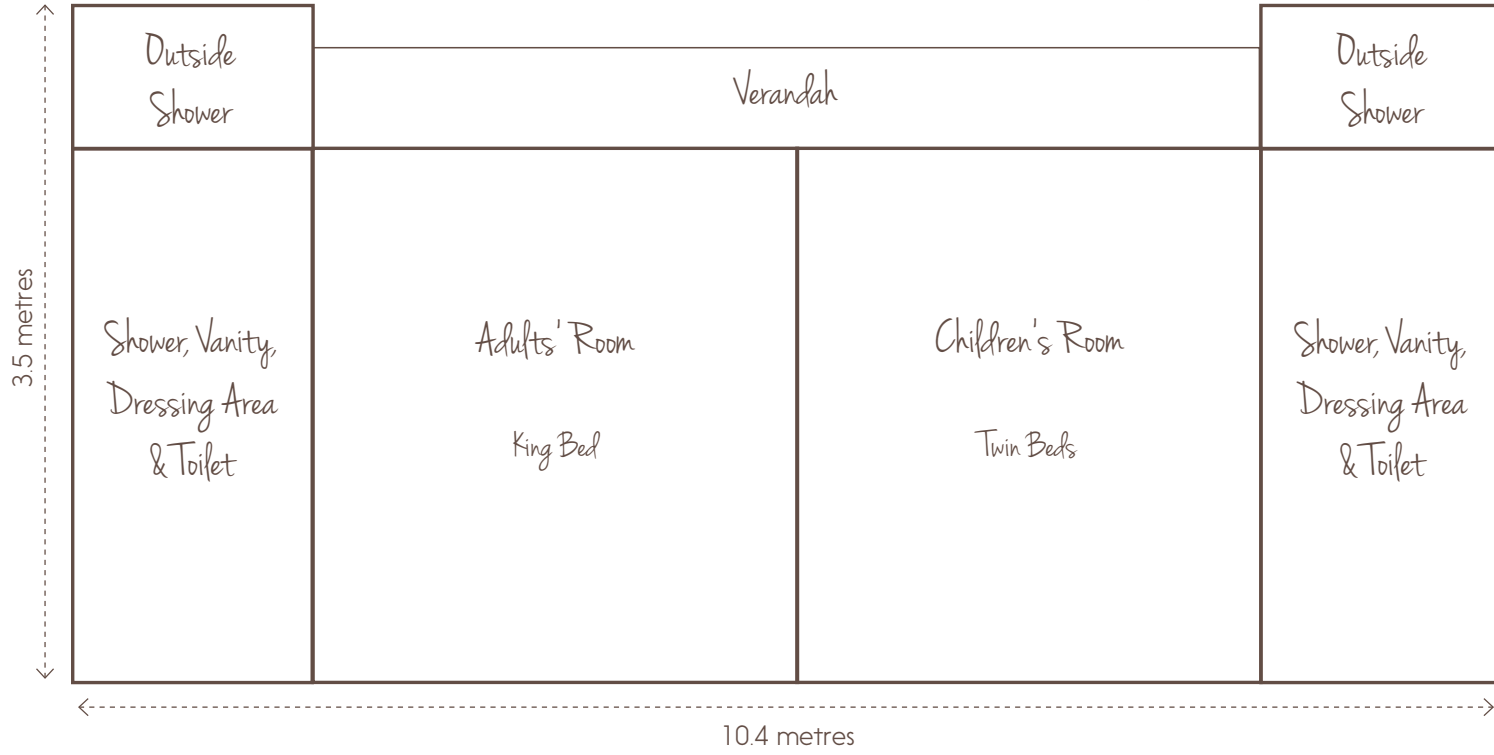

Chem Chem

Little Chem Chem Family Tent Location & layout

Little Chem Chem Family Tent

Chem Chem

Chem Chem Lodge Family Unit Location & Layout

Chem Chem Lodge Family Unit

Forest Chem Chem Family Tent

Chem Chem

Camp layouts
Chem Chem Philanthropy & Safaris

Chem Chem Lodge

80m between suites

Little Chem Chem

20m between tents

Forest Chem Chem

20m between tents