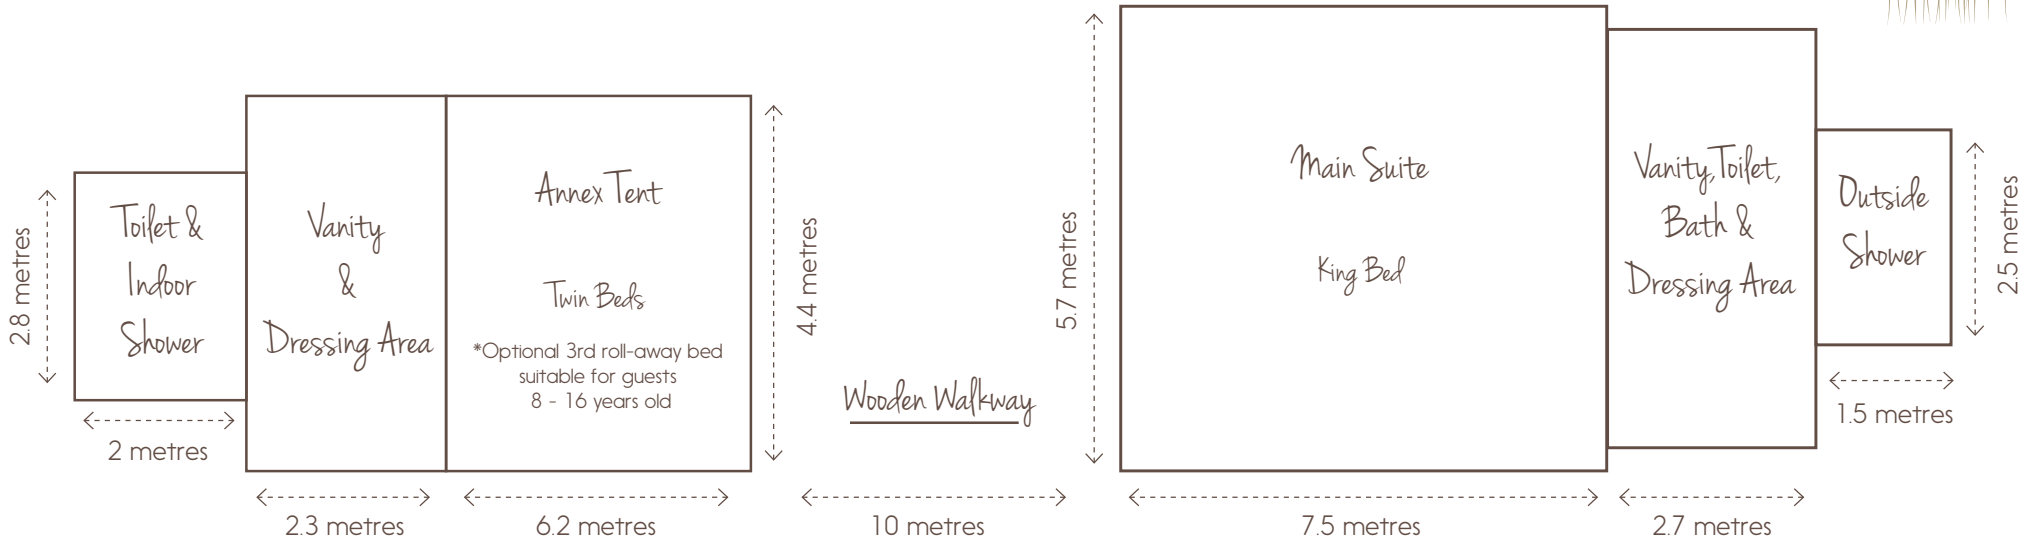

Chem Chem

Little Chem Chem Family Tent Location & layout

Little Chem Chem Family Tent

Chem Chem

Chem Chem Lodge Family Unit Location & Layout

Chem Chem Lodge Family Unit

Forest Chem Chem Family Tent

Chem Chem

Camp layouts
Chem Chem Philanthropy & Safaris

Chem Chem Lodge

80m between suites

Little Chem Chem

20m between tents

Forest Chem Chem

20m between tents