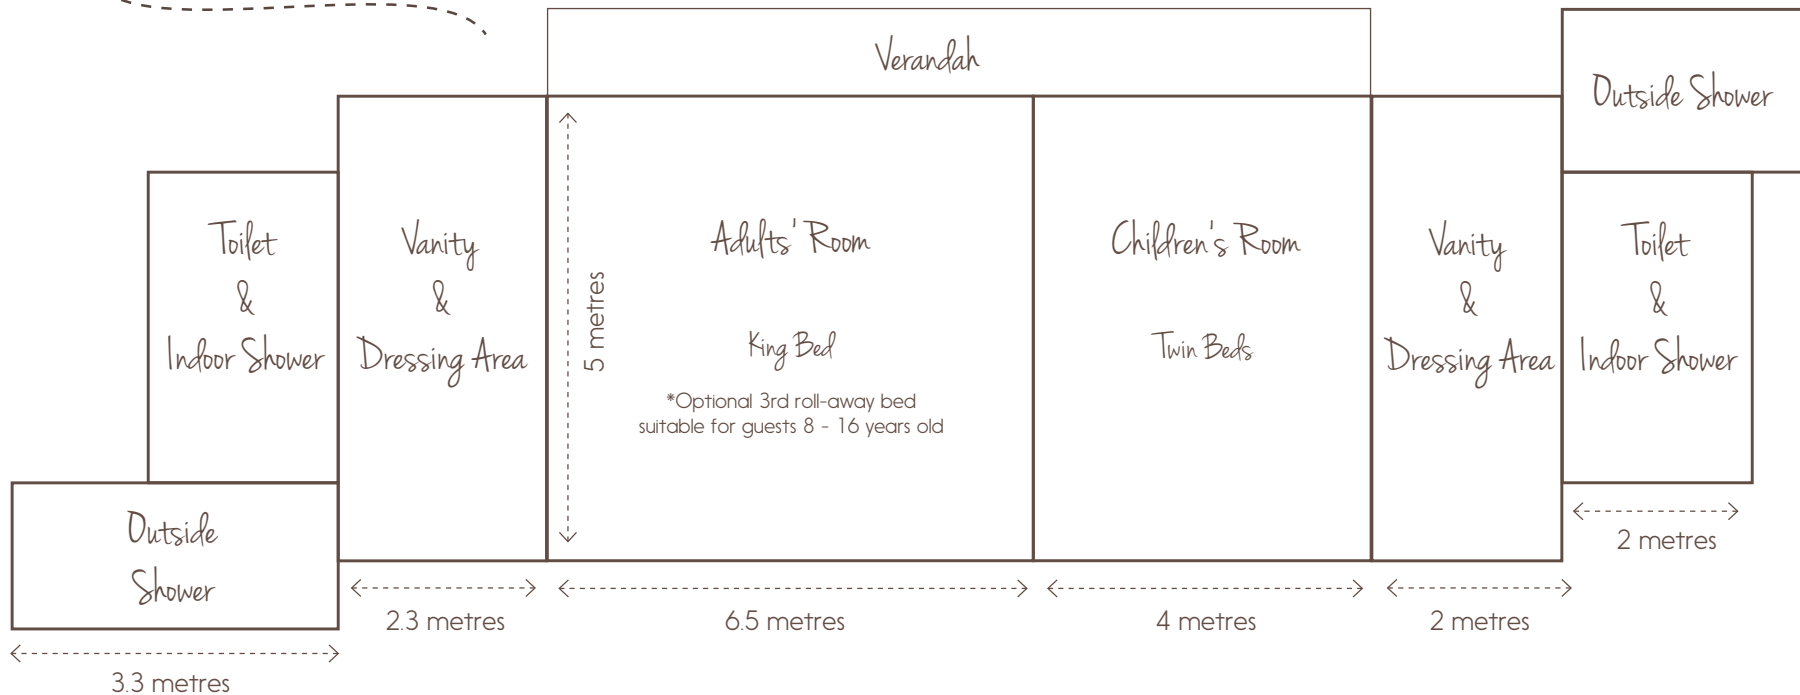

Chem Chem

Little Chem Chem Family Tent Location & layout

Little Chem Chem Family Tent

Chem Chem

Chem Chem Lodge Family Unit Location & Layout

Chem Chem Lodge Family Unit

Forest Chem Chem Family Tent

Chem Chem

Camp layouts
Chem Chem Philanthropy & Safaris

Chem Chem Lodge

80m between suites

Little Chem Chem

20m between tents

Forest Chem Chem

20m between tents