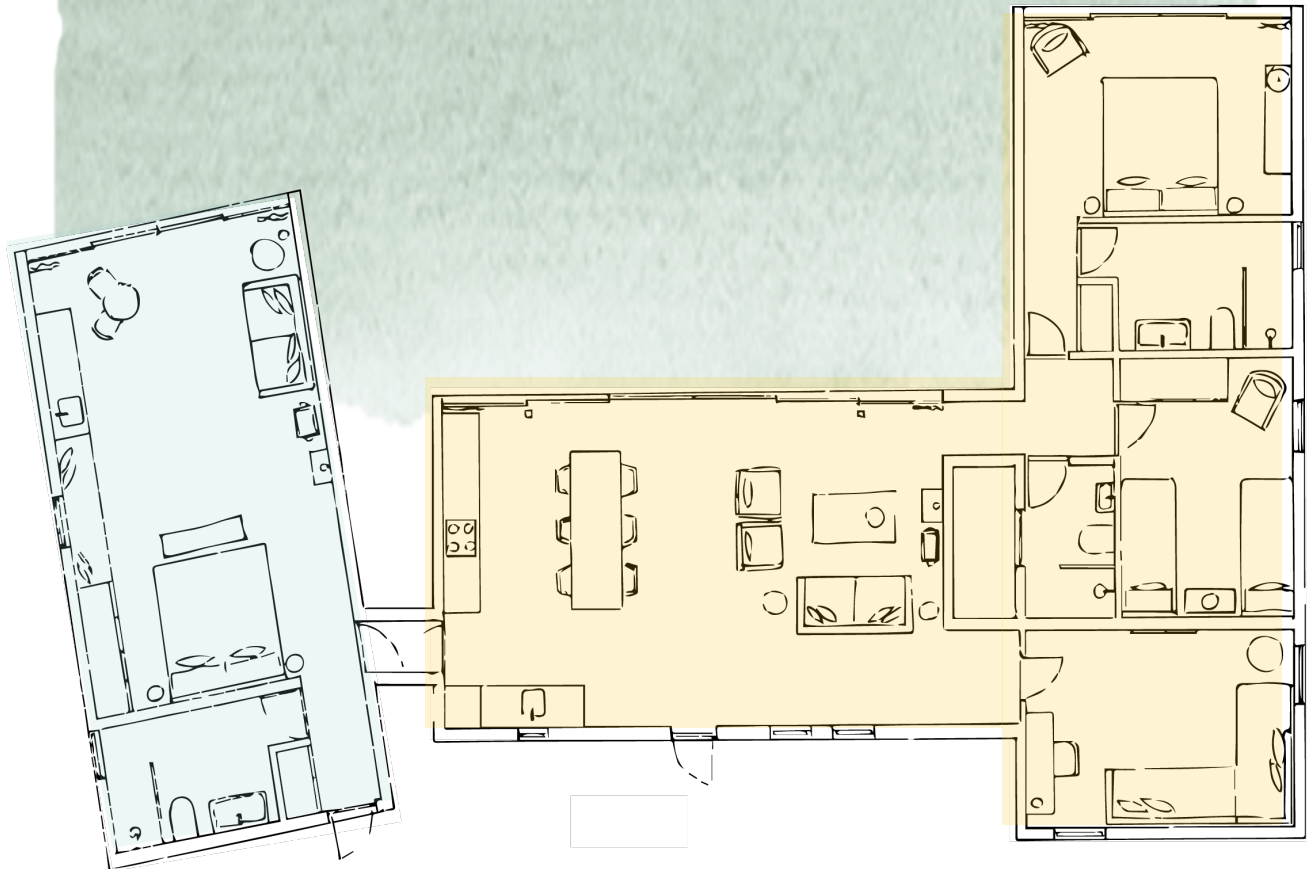

# PORT BOATHOUSE – FLOOR PLAN

Size: 154 sqm

3 Bedrooms

Sleeps 6

Port is made up of three bedrooms, 2 main ensuite with lagoon views on each side of the living areas (of which one is semi-detached), and a 3rd smaller twin bedroom with separate bathroom. The house is ideally suited to a family, or friends if you don't mind a coin toss to see who gets the master suite.

The snug can accommodate 2 additional children under 13 years, on sofa beds.

An open plan lounge, dining and kitchen with vaulted ceiling adds to the airy and spacious charm that flows seamlessly out to the lawn, fynbos and lagoon beyond. A wood burning fireplace completes the atmosphere for the chillier nights in winter.