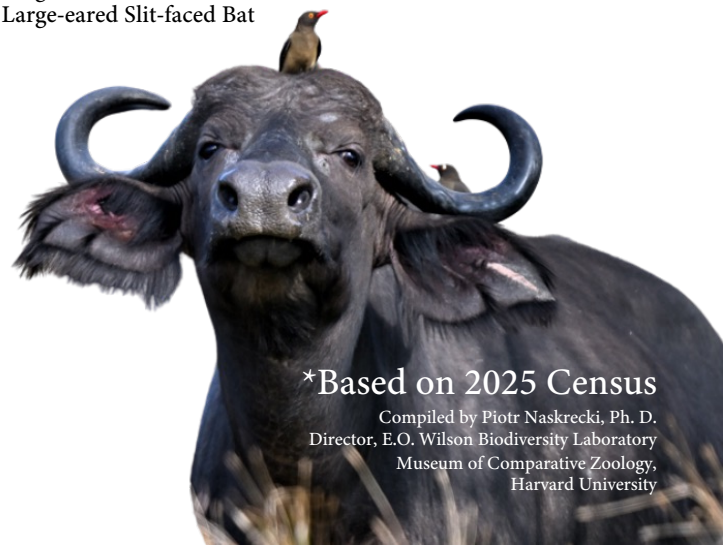

Family: Gliridae

- ☐ Forest Dormouse

Family: Hystricidae

- ☐ Cape Porcupine

Family: Thryonomyidae

- ☐ Greater Cane Rat

Bats (Multiple Families)

Family: Hipposideridae

- ☐ Sundevall's Leaf-nosed Bat

Family: Miniopteridae

- ☐ Greater Long-fingered Bat
- ☐ Mozambican Long-fingered Bat
- ☐ Wilson's Long-fingered Bat

Family: Molossidae

- ☐ Angolan Freetailed Bat
- ☐ Anson's Freetailed Bat
- ☐ Big-eared Freetailed Bat
- ☐ Little Freetailed Bat
- ☐ Madagascan Freetailed Bat
- ☐ Midas Freetailed Bat
- ☐ Pale Freetailed Bat

Family: Nycteridae

- ☐ Egyptian Slit-faced Bat
- ☐ Large Slit-faced Bat
- ☐ Large-eared Slit-faced Bat

Family: Pteropodidae

- ☐ Egyptian Fruit Bat
- ☐ Epauletted Fruit Bat
- ☐ Giant Fruit Bat
- ☐ Peters's Epauletted Fruit Bat

Family: Rhinolophidae

- ☐ Blasius's Horseshoe Bat
- ☐ Bushveld Horseshoe Bat
- ☐ Decken's Horseshoe Bat
- ☐ Geoffroy's Horseshoe Bat
- ☐ Hildebrandt's Horseshoe Bat
- ☐ Horseshoe Bat (unspecified species)
- ☐ Mozambican Horseshoe Bat
- ☐ Rüppell's Horseshoe Bat

Family: Rhinonycteridae

- ☐ Trident Bat (Chewbacca Bat)

Family: Vespertilionidae

- ☐ Anchieta's Pipistrelle
- ☐ Banana Pipistrelle
- ☐ Botswana Long-eared Bat
- ☐ Butterfly Bat
- ☐ Cape Serotine
- ☐ Damara Woolly Bat
- ☐ Dark-winged Lesser House Bat
- ☐ Dobson's Pipistrelle
- ☐ Dusky Pipistrelle
- ☐ Green House Bat
- ☐ Lowveld Serotine
- ☐ Rufous Myotis
- ☐ Schlieffen's Bat
- ☐ Temminck's Hairy Bat
- ☐ Thomas's Lesser House Bat
- ☐ Welwitsch's Myotis
- ☐ Yellow House Bat
- ☐ Zulu Serotine

Family: Nandiniidae

- ☐ Palm Civet

*Based on 2025 Census

Compiled by Piotr Naskrecki, Ph. D.
Director, E.O. Wilson Biodiversity Laboratory
Museum of Comparative Zoology,
Harvard University