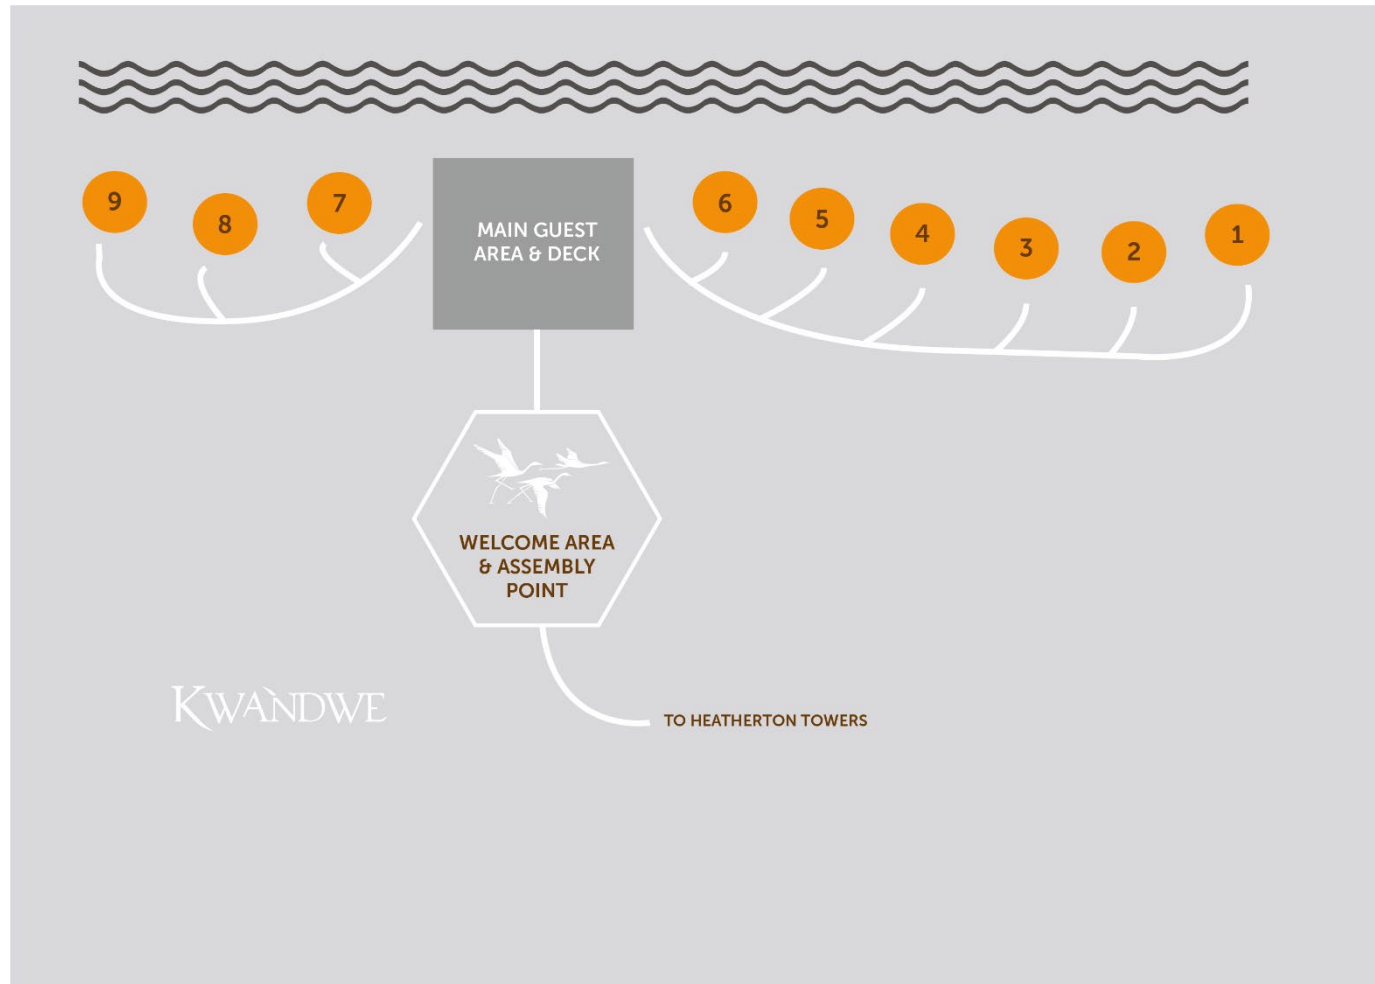

## GREAT FISH RIVER LODGE LAYOUT

+27 (0)46 603 3418    info@kwandwe.co.za    www.kwandwe.com

Heatherton Towers , Fort Brown , Kwandwe Private Game Reserve , Eastern Cape , 6140 , South Africa