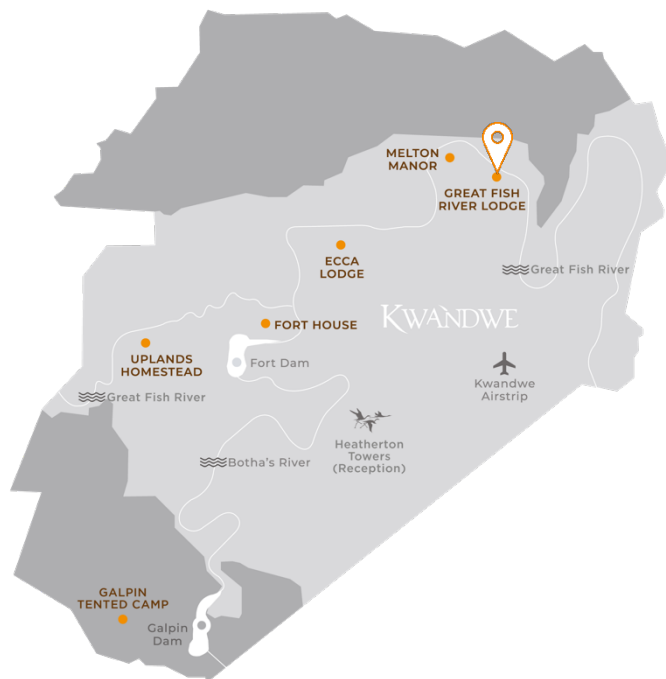

KWANDWE

GREAT FISH RIVER LODGE INFORMATION

LOCATION & ATMOSPHERE

LANDSCAPE Set along the lush green banks of the river after which it is named, the 9-suite lodge is designed to amplify the endless landscape.

LODGE LAYOUT