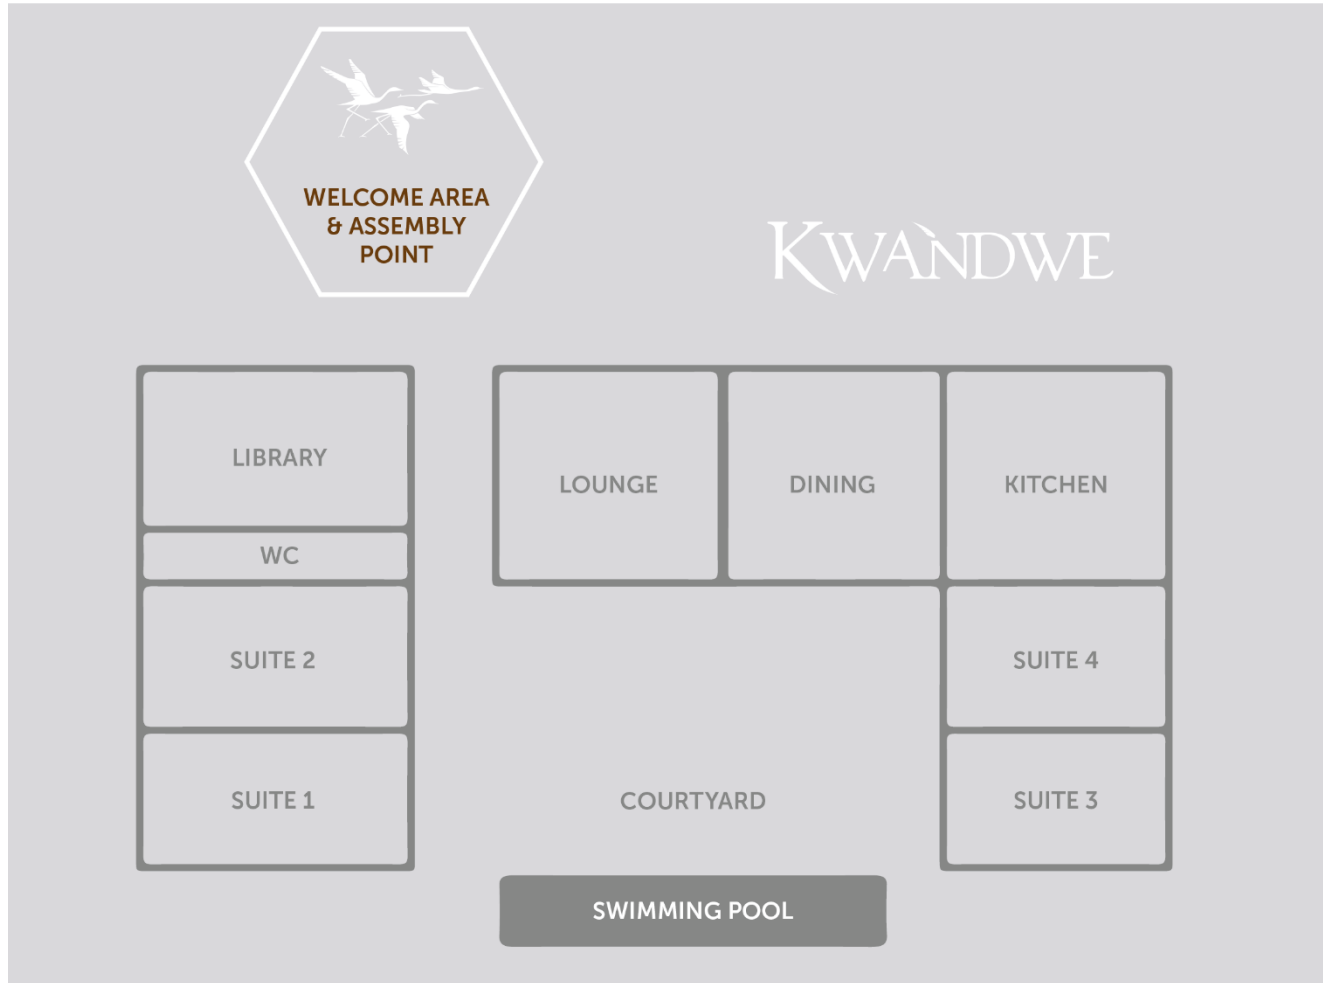

## MELTON MANOR LAYOUT

+27 (0)46 622 7897

[reservations@kwandwe.co.za](mailto:reservations@kwandwe.co.za)

[www.kwandwe.com](http://www.kwandwe.com)

Heatherton Towers, Fort Brown, Kwandwe Private Game Reserve, Eastern Cape, 6140, South Africa