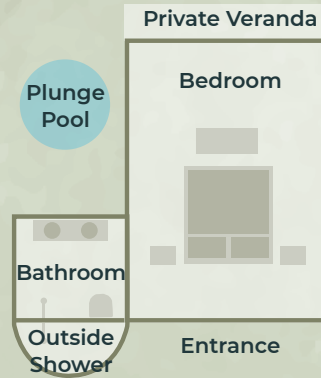

C3 Cottage

C4 Cottage

Points to note

Room number 4 is only set up as a double room.

Room 1, 2 and 3 can be used in a twin setup.

Rufiji River

ROOM LAYOUT

Standard Room

Spacious, open fronted cottages perfect for couples and can be converted to twin.

ROOM LAYOUT

Family Room

Spacious, open fronted rooms perfect for couples with a kid's annex attached.