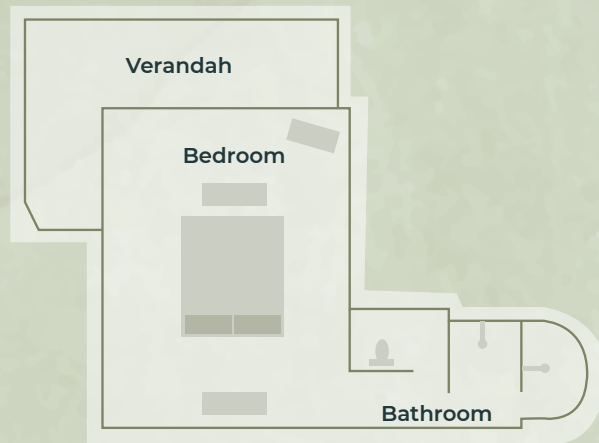

### Points to note

Please note that we can only guarantee a specific room if the request is based on mobility issues or for families.

This camp layout is not to scale.

ROOM LAYOUT

## Standard room

Perfect for couples. Please note we can provide an extra bed suitable for 8 to 16 year olds.

ROOM LAYOUT