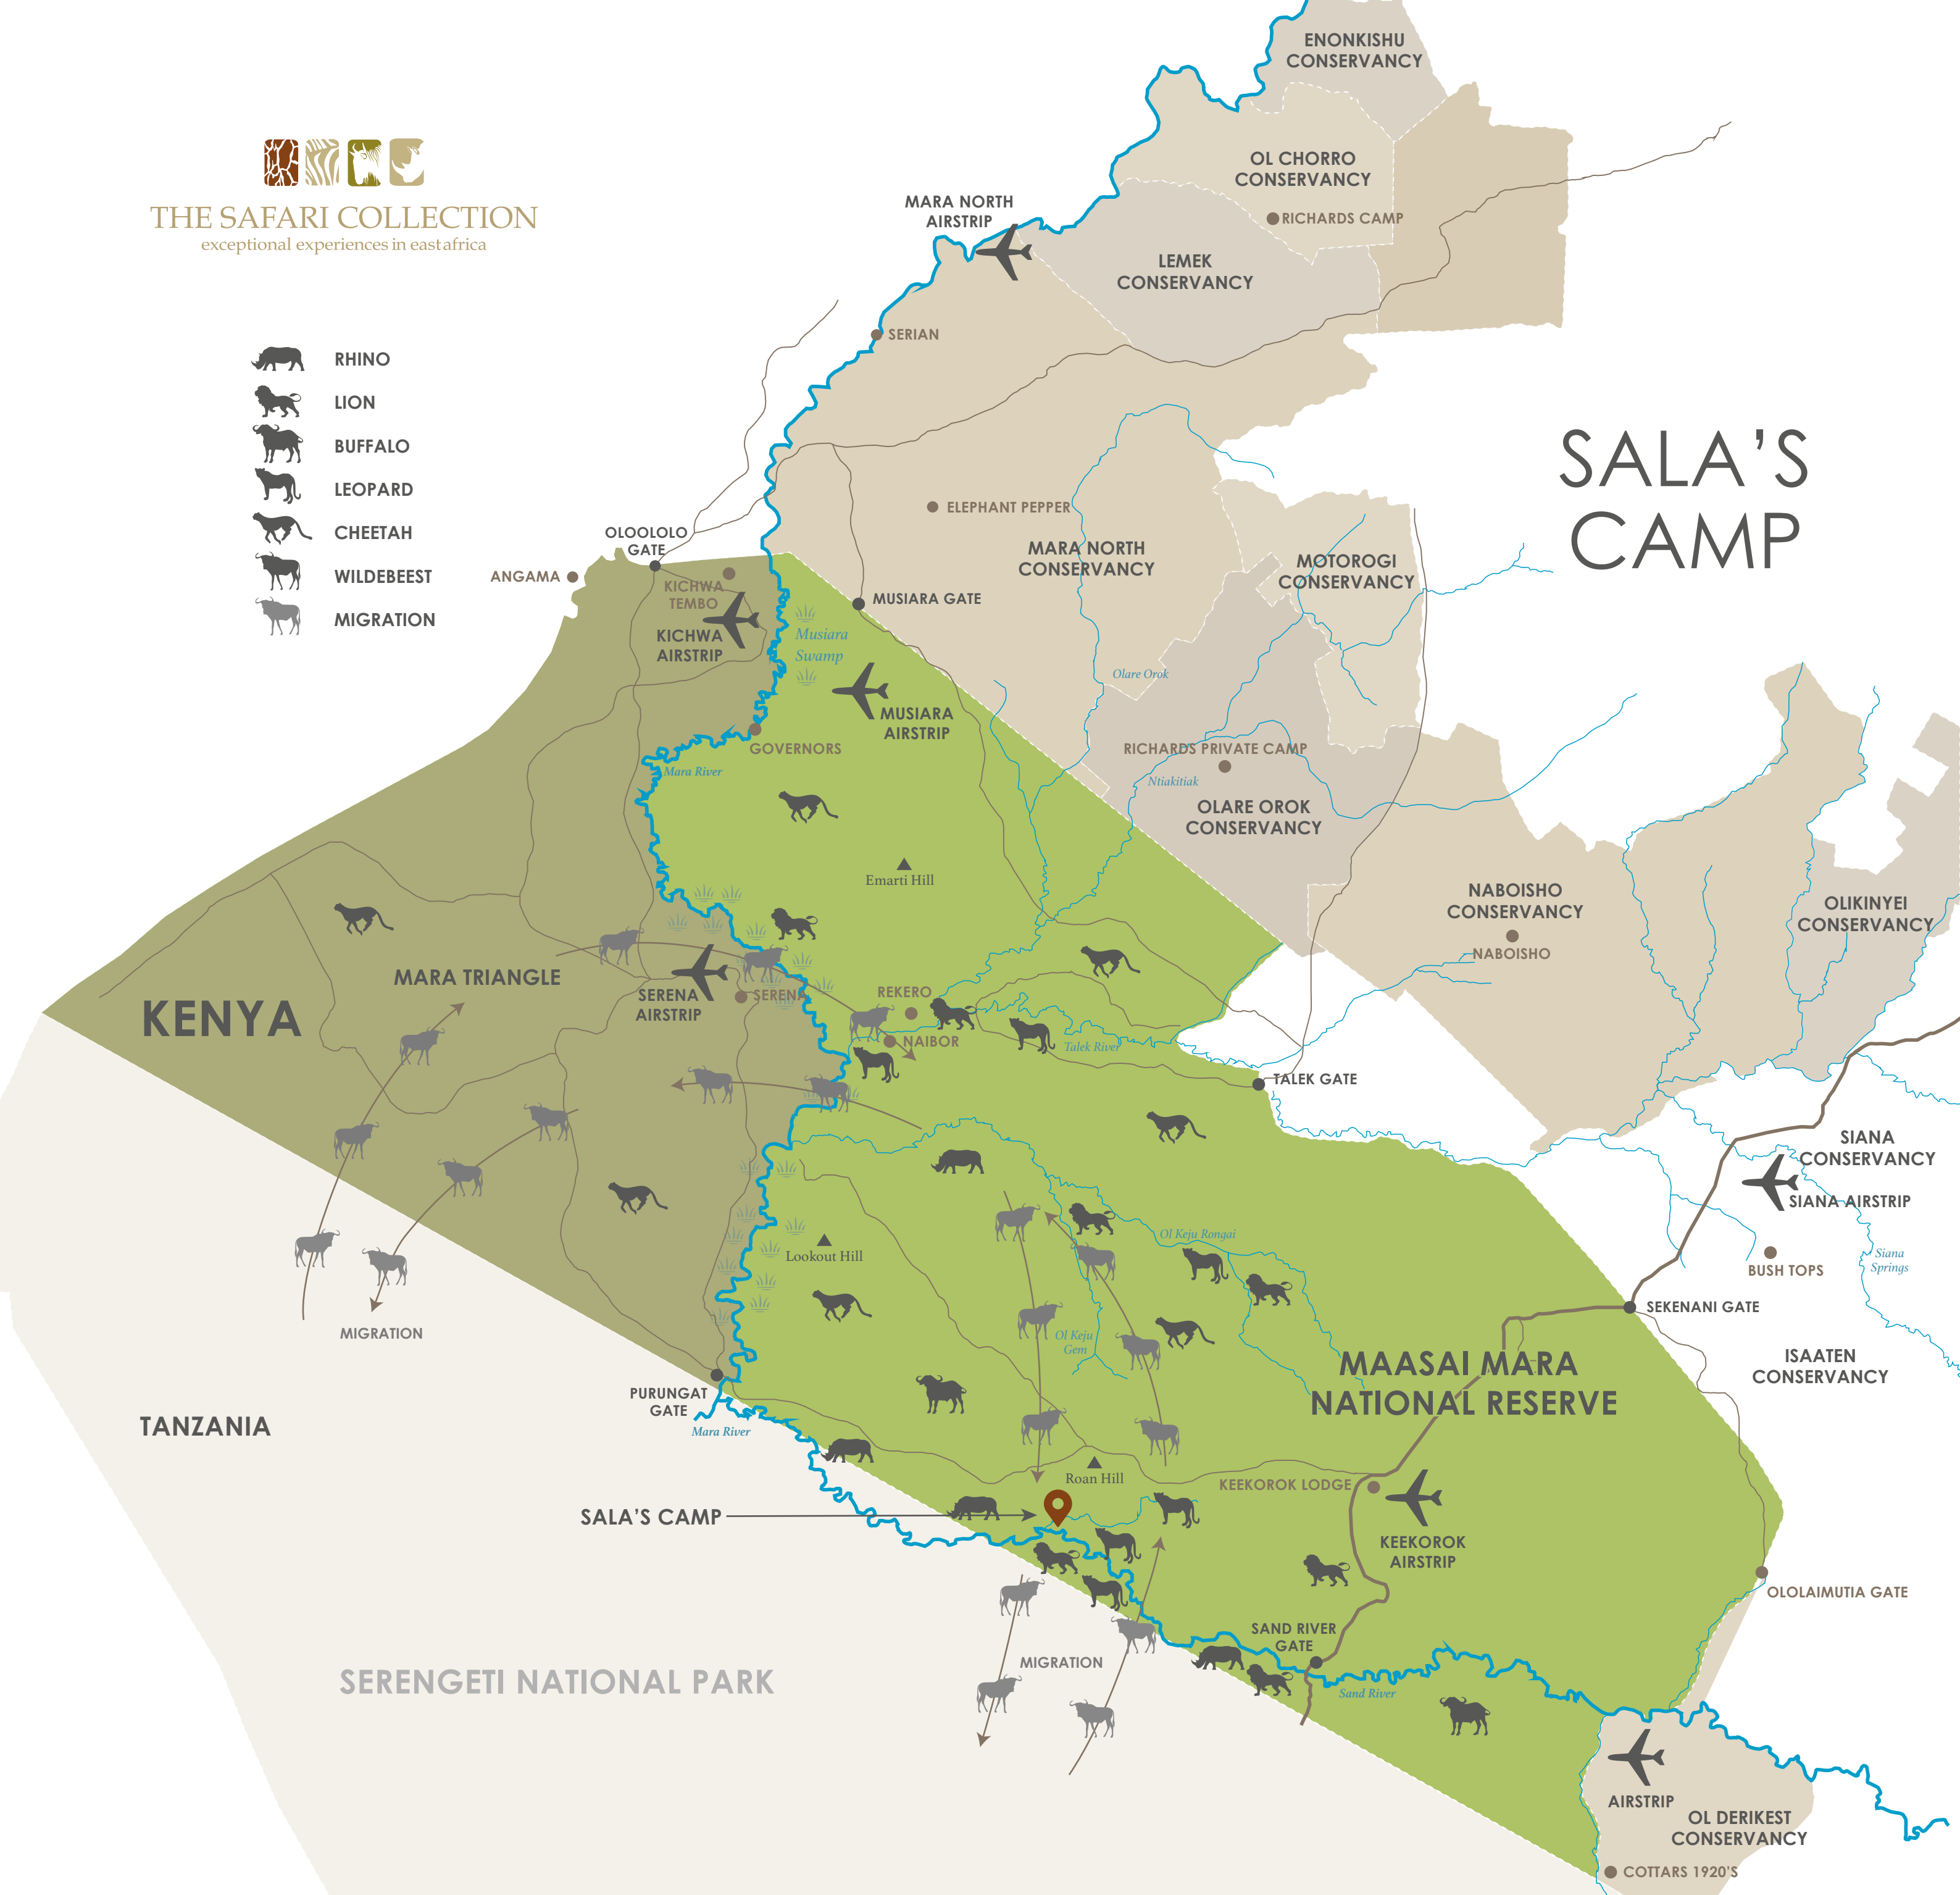

THE SAFARI COLLECTION
exceptional experiences in eastafrica

-  RHINO
-  LION
-  BUFFALO
-  LEOPARD
-  CHEETAH
-  WILDEBEEST
-  MIGRATION

SALA'S CAMP

KENYA

TANZANIA

SERENGETI NATIONAL PARK

MAASAI MARA NATIONAL RESERVE